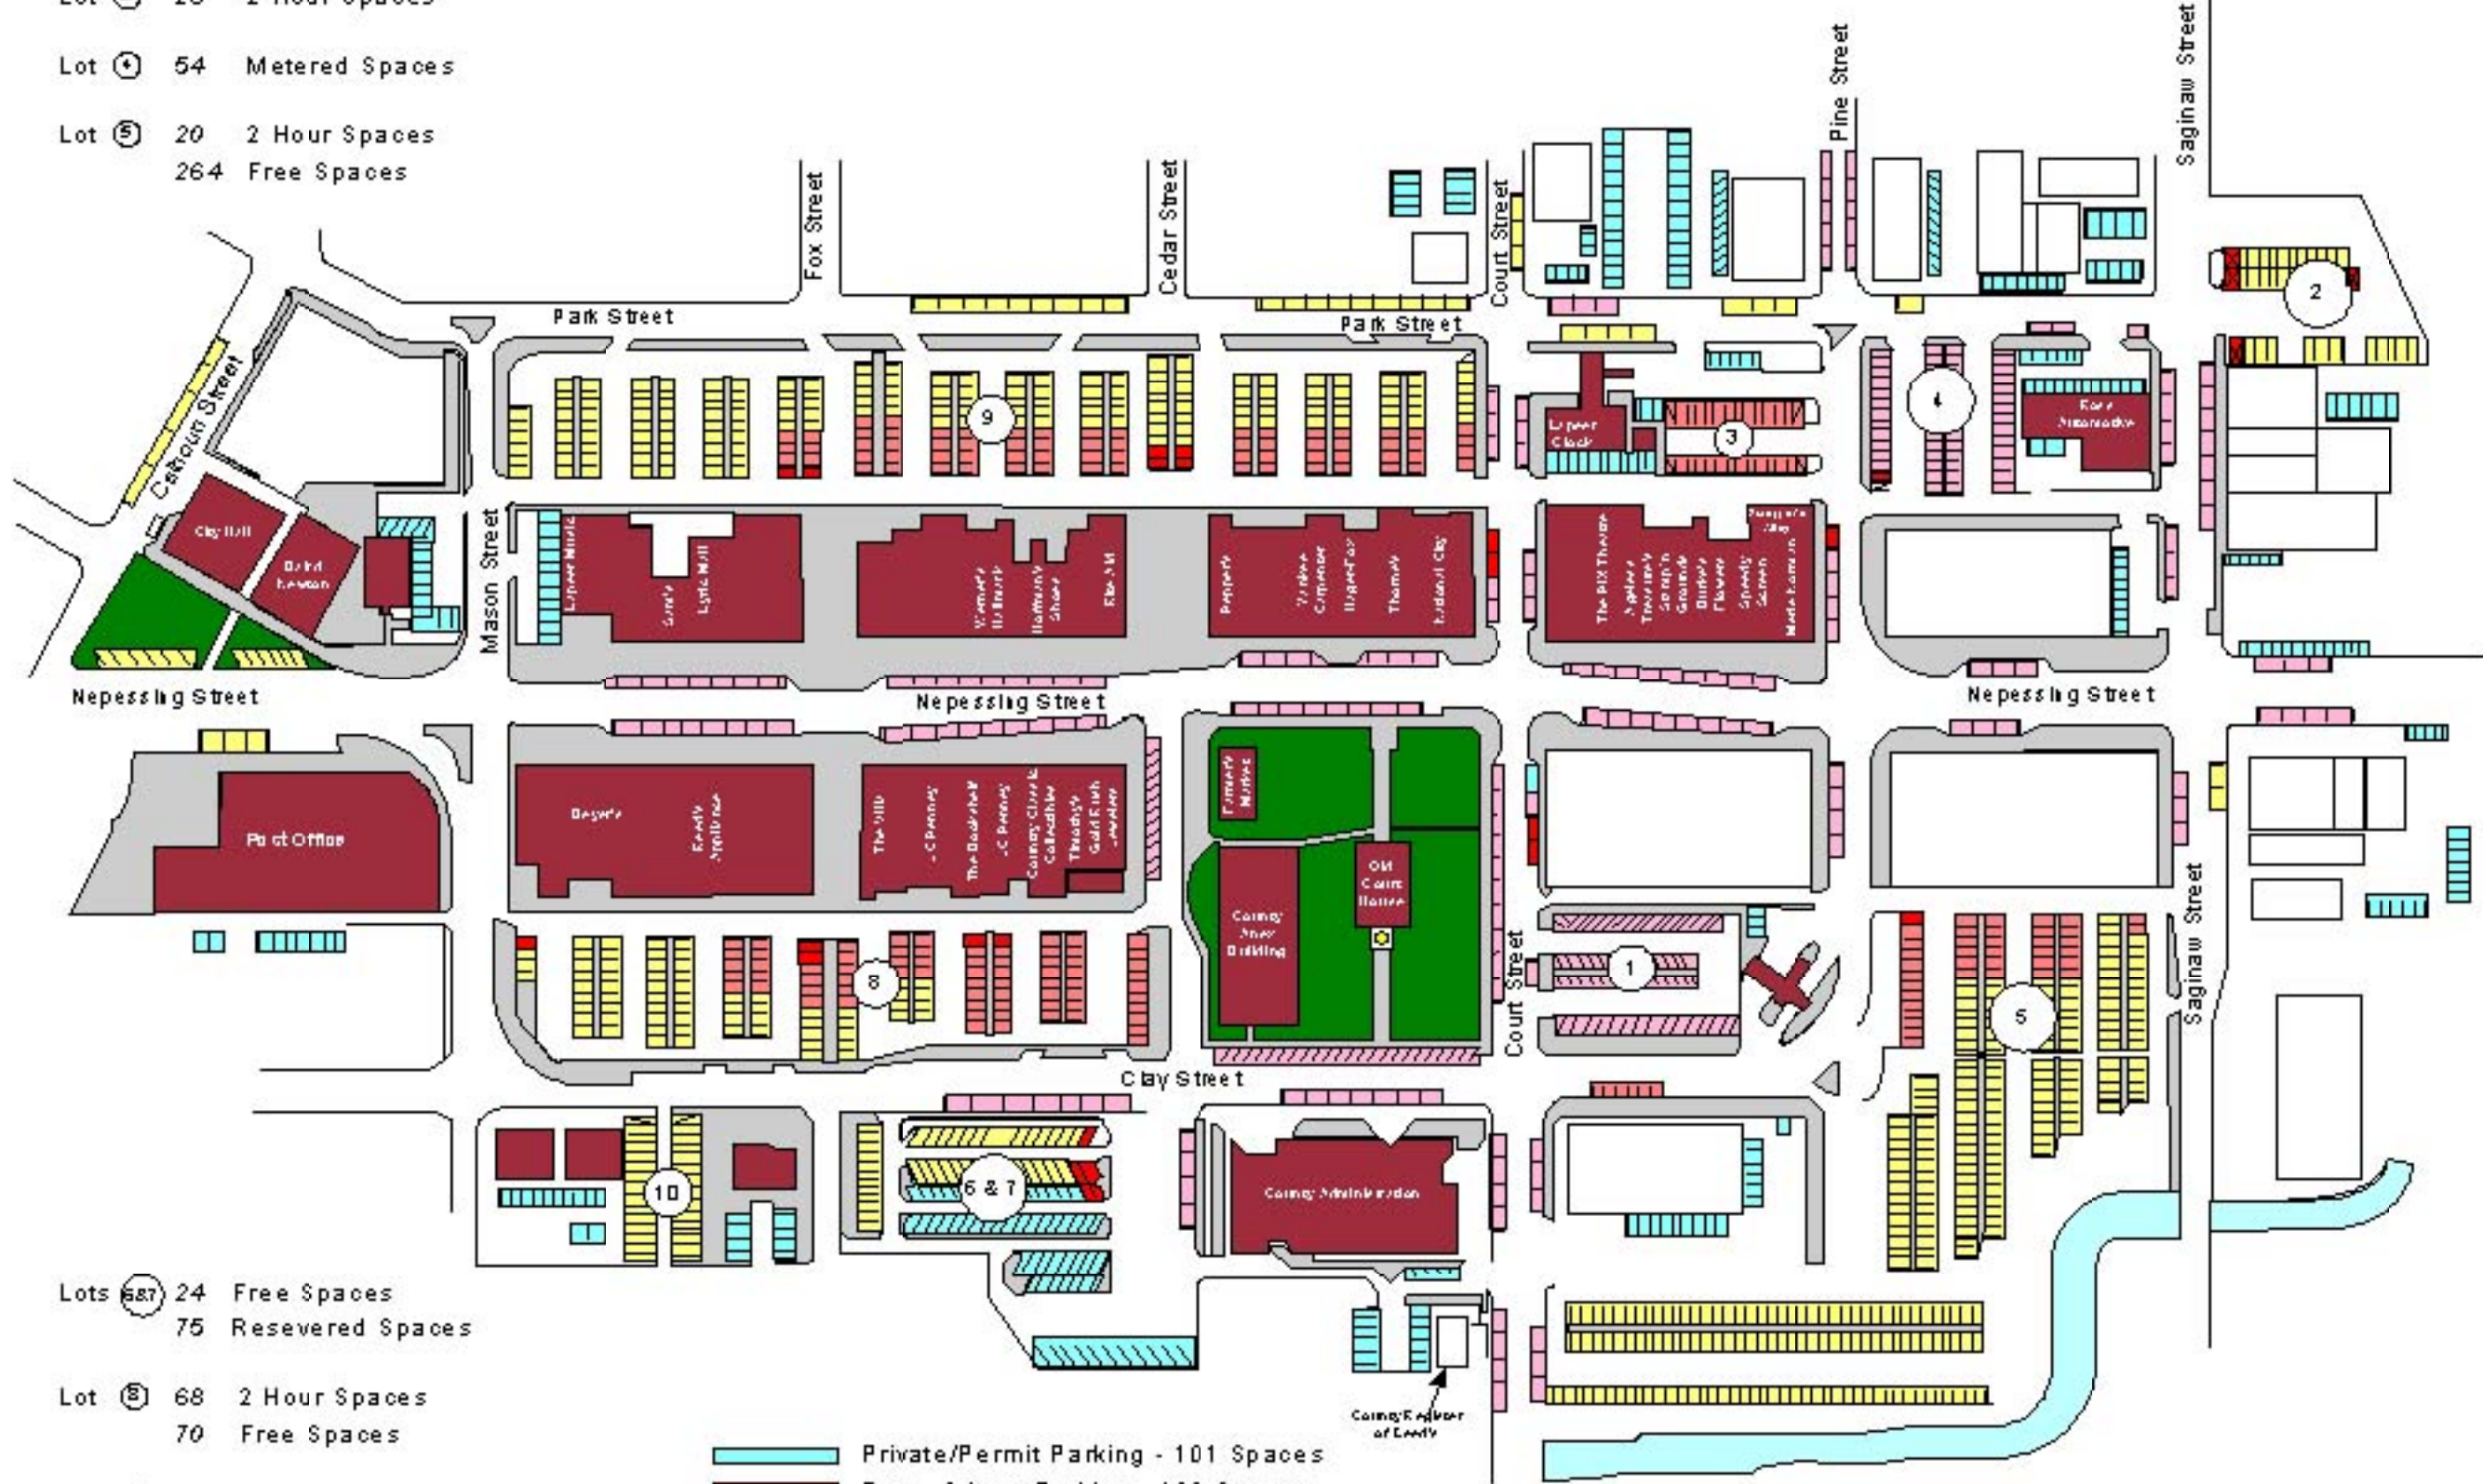

# CITY OF LAPEER DOWNTOWN PARKING

- Lot ① 57 Metered Spaces
- Lot ② 37 Free Spaces
- Lot ③ 26 2 Hour Spaces
- Lot ④ 54 Metered Spaces
- Lot ⑤ 20 2 Hour Spaces  
264 Free Spaces

- Lots ⑥ & ⑦ 24 Free Spaces  
75 Reserved Spaces
- Lot ⑧ 68 2 Hour Spaces  
70 Free Spaces
- Lot ⑨ 68 2 Hour Spaces  
176 Free Spaces
- Lot ⑩ 26 Free Spaces

	Private/Permit Parking - 101 Spaces
	Free - 2 hour Parking - 190 Spaces
	Metered Parking - 274 Spaces
	Free Parking - 654 Spaces
	Handicapped Parking - 27 Spaces

**1,145 Total Public Spaces**